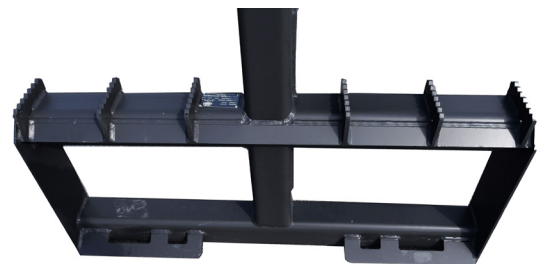

TREE BOOM 5,000 LBS. HEAVY DUTY SERIES 2

The Blue Diamond® Heavy Duty Series 2 Tree Boom is great for any lifting applications where straps or chains are used. With the robust 4" square main boom, this tree boom is rated up to 5,000 lbs. The 2 tie-off points allow you to secure your load with the main hook and stabilize it with the additional hook point. Helpful safety steps make it easy to get in and out of your machine.

FEATURES:

- Adds 56" of Reach
- 75" Overall Length
- 1 Additional Chain Hook Point Besides Main Hole
- Safety Steps
- Mount Gussets for Strength
- 4" Square x 3/8" Thick Main Boom
- 1" Hole for Chain or Clevis Hook

Chain Hook Point

Main Hook Point

PART NUMBER	MODEL	LIFT CAP.	WEIGHT
112003	Tree Boom, Heavy Duty Series 2	5,000 lbs	328 lbs

888-376-7027

info@bluediamondattachments.com

BlueDiamondAttachments.com

888-377-7027