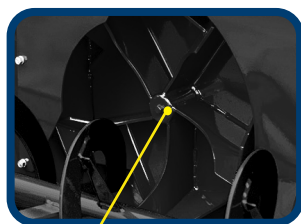

Five Blade Fan

888-376-7027

info@bluediamondattachments.com

BlueDiamondAttachments.com

888-377-7027

4512 Anderson Rd., Knoxville, TN 37918

Monday - Friday, 8am - 5pm EST