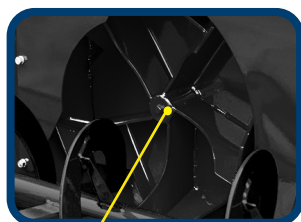

Five Blade Fan

PART NUMBER	MODEL	REQUIRED FLOW	WEIGHT
119310	62" Snow Blower, Heavy Duty	14-17 GPM	900 lbs
119311	62" Snow Blower, Heavy Duty	17-20 GPM	900 lbs
119312	62" Snow Blower, Heavy Duty	20-22 GPM	900 lbs
119315	66" Snow Blower, Heavy Duty	14-17 GPM	925 lbs
119316	66" Snow Blower, Heavy Duty	17-20 GPM	925 lbs
119317	66" Snow Blower, Heavy Duty	20-22 GPM	925 lbs
119318	66" Snow Blower, Heavy Duty	22-26 GPM	925 lbs
119320	76" Snow Blower, Heavy Duty	14-17 GPM	950 lbs
119321	76" Snow Blower, Heavy Duty	17-20 GPM	950 lbs
119322	76" Snow Blower, Heavy Duty	20-22 GPM	950 lbs
119323	76" Snow Blower, Heavy Duty	22-26 GPM	950 lbs
119324	76" Snow Blower, Heavy Duty	26-33 GPM	950 lbs
119325	76" Snow Blower, Heavy Duty	33-40 GPM	950 lbs
119330	86" Snow Blower, Heavy Duty	23-26 GPM	975 lbs
119331	86" Snow Blower, Heavy Duty	26-33 GPM	975 lbs
119332	86" Snow Blower, Heavy Duty	33-40 GPM	975 lbs
119335	96" Snow Blower, Heavy Duty	33-40 GPM	1,025 lbs
319784	Hydraulic Deflector Cylinder Kit (no extra wire harness needed)	–	20 lbs

888-376-7027

info@bluediamondattachments.com

BlueDiamondAttachments.com

888-377-7027

4512 Anderson Rd., Knoxville, TN 37918

Monday - Friday, 8am - 5pm EST