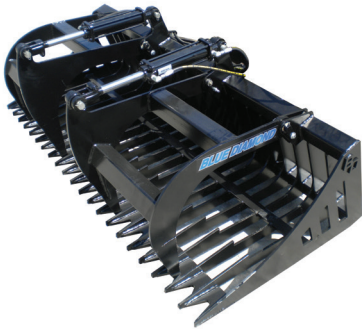

# ROCK BUCKET GRAPPLE STANDARD & HEAVY DUTY

The Blue Diamond® Grapple Rock Bucket is an extremely versatile attachment. Pick up rocks, clean up job-sites, clear brush, dress yards, carry logs and firewood are just a few of the jobs this attachment is capable of. This multi-purpose tool is offered in 3 configurations for various sizes of machines. The rock bucket with no grapples, standard duty rock bucket with grapples, and the heavy duty rock bucket with grapples.

### HEAVY DUTY GRAPPLE

- 1/2" top tines
- Centered protected cylinders
- Protected hydraulic lines

### STANDARD GRAPPLE

- 3/8" top tines
- Light weight for small machines
- Dual cylinders

PART NUMBER	MODEL	WEIGHT
108319	<b>60" Rock Bucket, W/Standard Grapple</b>	592 lbs
108325	<b>66" Rock Bucket, W/Standard Grapple</b>	595 lbs
108340	<b>72" Rock Bucket, W/Standard Grapple</b>	600 lbs
108332	<b>66" Rock Bucket, W/Heavy Duty Grapple</b>	700 lbs
108347	<b>72" Rock Bucket, W/Heavy Duty Grapple</b>	750 lbs
108362	<b>78" Rock Bucket, W/Heavy Duty Grapple</b>	775 lbs
108382	<b>84" Rock Bucket, W/Heavy Duty Grapple</b>	800 lbs

Universal skid steer, Euro-Ag/Global, or JD 400/500 mounts available for Standard & Heavy Duty Rock Grapple Buckets. Standard Duty - for machines up to 1,500 lbs of lift capacity and Heavy Duty - for machines up to 50 HP or 2,500 lbs of lift capacity.