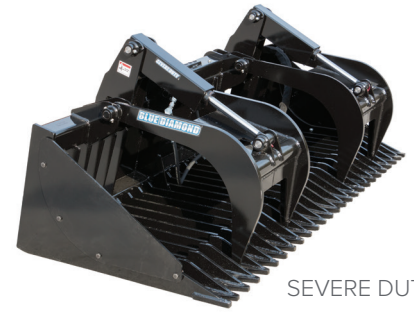

ROCK BUCKET GRAPPLE

STANDARD, HEAVY AND SEVERE DUTY

The Blue Diamond® Standard & Heavy Duty Rock Bucket Grapple is constructed of 3/8" steel and the Severe Duty Grapple Rock Bucket is made of 1/2" steel. All three models have tines spaced at 3". This popular bucket can be used for sifting or raking and is available with dual grapples for holding your material. This very popular bucket can be used for sifting or raking and is available with dual grapples for holding your load. Works well as a land plane, skimming off high spots with the leading edge and smoothing the loose soil with the rear crossbar. The drop down inside keeps rocks from sliding out.

STANDARD DUTY

HEAVY DUTY

SEVERE DUTY

STANDARD & HEAVY DUTY FEATURES

- Laser cut cutting edge gussets tips of tines
- Works great as a land plane and for light clearing

SEVERE DUTY FEATURES

- No pinch hose routing
- Bolt-on sides can be removed for moving logs
- Back is open either side of quick attach for better sifting
- New style cutting edge for better leveling
- Increased structure in top clamps to prevent twisting

Universal skid steer, Euro-Ag/Global, or JD 400/500 mounts available for Standard & Heavy Duty Rock Grapple Buckets. Standard Duty - For machines up to 1,500 lb lift capacity, Heavy Duty - Max 50 HP or 2,500 lbs capacity, Severe Duty - 50+ HP.