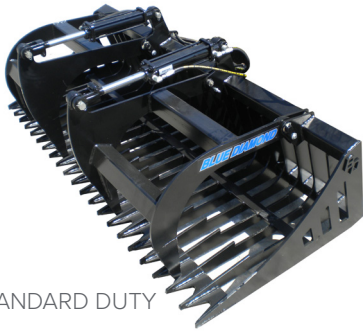

ROCK BUCKET GRAPPLE

STANDARD, HEAVY AND SEVERE DUTY

The Blue Diamond® Standard & Heavy Duty Rock Bucket Grapple is constructed of 3/8" steel and the Severe Duty Grapple Rock Bucket is made of 1/2" steel. All three models have tines spaced at 3". This popular bucket can be used for sifting or raking and is available with dual grapples for holding your material. This very popular bucket can be used for sifting or raking and is available with dual grapples for holding your load. Works well as a land plane, skimming off high spots with the leading edge and smoothing the loose soil with the rear crossbar. The drop down inside keeps rocks from sliding out.

STANDARD DUTY

HEAVY DUTY

SEVERE DUTY

STANDARD & HEAVY DUTY FEATURES

- Laser cut cutting edge gussets tips of tines
- Works great as a land plane and for light clearing

SEVERE DUTY FEATURES

- No pinch hose routing
- Bolt-on sides can be removed for moving logs
- Back is open either side of quick attach for better sifting
- New style cutting edge for better leveling
- Increased structure in top clamps to prevent twisting

Universal skid steer, Euro-Ag/Global, or JD 400/500 mounts available for Standard & Heavy Duty Rock Grapple Buckets. Standard Duty - For machines up to 1,500 lb lift capacity, Heavy Duty - Max 50 HP or 2,500 lbs capacity, Severe Duty - 50+ HP.