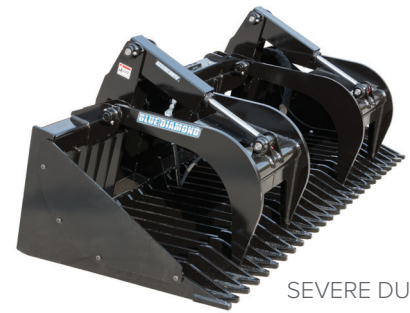

ROCK BUCKET GRAPPLE

STANDARD, HEAVY AND SEVERE DUTY

The Blue Diamond® Standard & Heavy Duty Rock Bucket Grapple is constructed of 3/8" steel and the Severe Duty Grapple Rock Bucket is made of 1/2" steel. All three models have tines spaced at 3". This popular bucket can be used for sifting or raking and is available with dual grapples for holding your material. This very popular bucket can be used for sifting or raking and is available with dual grapples for holding your load. Works well as a land plane, skimming off high spots with the leading edge and smoothing the loose soil with the rear crossbar. The drop down inside keeps rocks from sliding out.

STANDARD DUTY

HEAVY DUTY

SEVERE DUTY

STANDARD & HEAVY DUTY FEATURES

- Laser cut cutting edge gussets tips of tines
- Works great as a land plane and for light clearing

SEVERE DUTY FEATURES

- No pinch hose routing
- Bolt-on sides can be removed for moving logs
- Back is open either side of quick attach for better sifting
- New style cutting edge for better leveling
- Increased structure in top clamps to prevent twisting

PART NUMBER	MODEL	WEIGHT
108319	60" Rock Bucket, W/Standard Grapple	592 lbs
108325	66" Rock Bucket, W/Standard Grapple	608 lbs
108340	72" Rock Bucket, W/Standard Grapple	633 lbs
108332	66" Rock Bucket, W/Heavy Duty Grapple	689 lbs
108347	72" Rock Bucket, W/Heavy Duty Grapple	740 lbs
108362	78" Rock Bucket, W/Heavy Duty Grapple	775 lbs
108382	84" Rock Bucket, W/Heavy Duty Grapple	787 lbs
108450	72" Rock Bucket, Severe Duty W/Grapple	1,280 lbs
108455	78" Rock Bucket, Severe Duty W/Grapple	1,342 lbs
108460	84" Rock Bucket, Severe Duty W/Grapple	1,384 lbs

STANDARD DUTY

Universal skid steer, Euro-Ag/Global, or JD 400/500 mounts available for Standard & Heavy Duty Rock Grapple Buckets. Standard Duty - For machines up to 1,500 lb lift capacity, Heavy Duty - Max 50 HP or 2,500 lbs capacity, Severe Duty - 50+ HP.