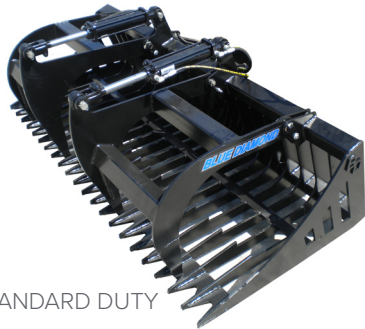

ROCK BUCKET GRAPPLE

STANDARD, HEAVY AND SEVERE DUTY

The Blue Diamond® Standard & Heavy Duty Rock Bucket Grapple is constructed of 3/8" steel and the Severe Duty Grapple Rock Bucket is made of 1/2" steel. All three models have tines spaced at 3". This popular bucket can be used for sifting or raking and is available with dual grapples for holding your material. This very popular bucket can be used for sifting or raking and is available with dual grapples for holding your load. Works well as a land plane, skimming off high spots with the leading edge and smoothing the loose soil with the rear crossbar. The drop down inside keeps rocks from sliding out.

STANDARD DUTY

HEAVY DUTY

SEVERE DUTY

STANDARD & HEAVY DUTY FEATURES

- Laser cut cutting edge gussets tips of tines
- Works great as a land plane and for light clearing

SEVERE DUTY FEATURES

- No pinch hose routing
- Bolt-on sides can be removed for moving logs
- Back is open either side of quick attach for better sifting
- New style cutting edge for better leveling
- Increased structure in top clamps to prevent twisting

PART NUMBER	MODEL	WEIGHT
108319	60" Rock Bucket, W/Standard Grapple	592 lbs
108325	66" Rock Bucket, W/Standard Grapple	608 lbs
108340	72" Rock Bucket, W/Standard Grapple	633 lbs
108332	66" Rock Bucket, W/Heavy Duty Grapple	689 lbs
108347	72" Rock Bucket, W/Heavy Duty Grapple	740 lbs
108362	78" Rock Bucket, W/Heavy Duty Grapple	775 lbs
108382	84" Rock Bucket, W/Heavy Duty Grapple	787 lbs
108450	72" Rock Bucket, Severe Duty W/Grapple	1,280 lbs
108455	78" Rock Bucket, Severe Duty W/Grapple	1,342 lbs
108460	84" Rock Bucket, Severe Duty W/Grapple	1,384 lbs

STANDARD DUTY

Universal skid steer, Euro-Ag/Global, or JD 400/500 mounts available for Standard & Heavy Duty Rock Grapple Buckets. Standard Duty - For machines up to 1,500 lb lift capacity, Heavy Duty - Max 50 HP or 2,500 lbs capacity, Severe Duty - 50+ HP.