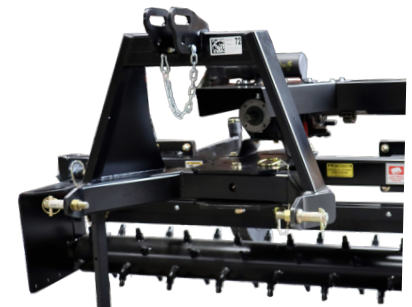

# POWER RAKE EXTREME DUTY WITH 3 PT. HITCH

The Blue Diamond® Extreme Duty Power Rake for tractors is designed to succeed in conditions where others start failing – structurally and mechanically, and is set up for simple servicing. With the same frame design as our proven Extreme Duty model for skid steers, this unit features a Category 2 hitch and a PTO drive to power the drum. The optional hydraulic angle kit is a great accessory that allows you to angle the unit from the operator’s seat.

## FEATURES INCLUDE

- 4” x 4” square tube frame
- 18 – 26 GPM hydraulic flow, max 4000 PSI
- Optional replaceable teeth versus fixed teeth that require welding to replace
- 1.5” spindle on castors with spacers versus friction adjusters that work loose
- Airless tires – no flats
- 1” front wheel axles versus competitive ¾”
- 1.5” motor shaft and high pressure seals
- 5 position, 20 degree angle, manual or hydraulic
- Optional bolt-on skid shoes add 30% load capacity over side plates alone
- 6 3/4” drum diameter, 10 3/4” including teeth
- Replaceable teeth hardness is HRC 50
- Double struts on the castors

## TOOTH OPTIONS

- Abrasion resistant (weld-on)
- Hardened Steel (replaceable)
- Carbide-tipped (weld-on)
- Carbide-tipped (replaceable)

PART NUMBER	MODEL	TEETH	WEIGHT
432105	72” Power Rake, Extreme Duty	Replaceable	1,565 Lbs
432107	72” Power Rake, Extreme Duty	Fixed	1,495 Lbs
432109	72” Power Rake, Extreme Duty	Carbide	1,085 Lbs
432110	84” Power Rake, Extreme Duty	Replaceable	1,585 Lbs
432112	84” Power Rake, Extreme Duty	Fixed	1,495 Lbs
432115	96” Power Rake, Extreme Duty	Replaceable	1,685 Lbs
432117	96” Power Rake, Extreme Duty	Fixed	1,585 Lbs
132050	Optional Skid Shoes	—	30 lbs
332710	Optional Hydraulic Angle Kit, W/60" Hose	—	25 lbs
332715	Optional Hydraulic Angle Kit, W/84" Hose	—	25 lbs
332735	Optional Hydraulic Angle Kit, W/60" Hose	—	25 lbs
332740	Optional Hydraulic Angle Kit, W/84" Hose	—	25 lbs