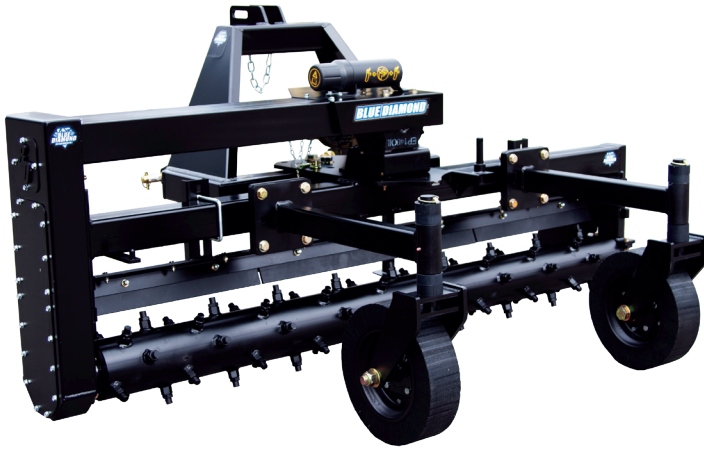

# POWER RAKE EXTREME DUTY WITH 3 PT. HITCH

The Blue Diamond® Extreme Duty Power Rake for tractors is designed to succeed in conditions where others start failing – structurally and mechanically, and is set up for simple servicing. With the same frame design as our proven Extreme Duty model for skid steers, this unit features a Category 2 hitch and a PTO drive to power the drum. The optional hydraulic angle kit is a great accessory that allows you to angle the unit from the operator’s seat.

## FEATURES INCLUDE

- 4” x 4” square tube frame
- 18 – 26 GPM hydraulic flow, max 4000 PSI
- Optional replaceable teeth versus fixed teeth that require welding to replace
- 1.5” spindle on castors with spacers versus friction adjusters that work loose
- Airless tires – no flats
- 1” front wheel axles versus competitive ¾”
- 1.5” motor shaft and high pressure seals
- 5 position, 20 degree angle, manual or hydraulic
- Optional bolt-on skid shoes add 30% load capacity over side plates alone
- 6 3/4” drum diameter, 10 3/4” including teeth
- Replaceable teeth hardness is HRC 50
- Double struts on the castors

3 PT. HITCH