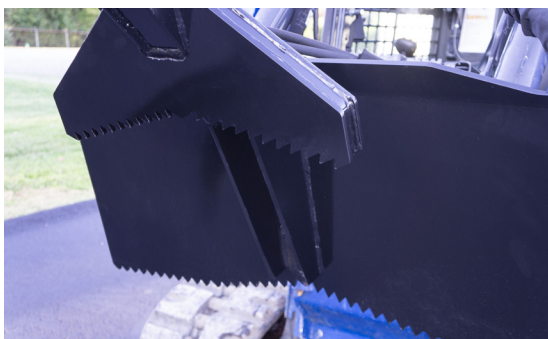

ROTATING LOG GRAPPLE

The Blue Diamond Rotating® Log Grapple is a high quality attachment for tree work. Whether you are working in the log yard or clearing land, this tool can handle the load. The serrated brace helps stabilize logs when moving. The impressive clamping force holds onto large logs very tightly. Two models are offered: manual rotation and hydraulic rotation.

FEATURES INCLUDE

- 2,500 lb capacity
- Serrated quick attach for load stabilization
- HD welded cylinder
- Serrated boom to stabilize and push
- Rope tie / chain tie off attach point
- Closes up to 5 inches
- Opens to 62 inches

CLOSES TO 5 INCHES

OPENS TO 62 INCHES

LOAD STABILIZATION BRACE

PART NUMBER	106815	106820
MODEL	Manual Rotation	Hydraulic Rotation
WEIGHT	500 lbs	550 lbs

☎ 888-376-7027

✉ info@bluediamondattachments.com

🌐 BlueDiamondAttachments.com