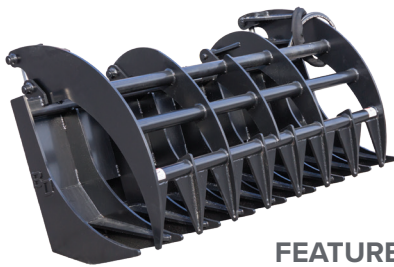

GRAPPLE RAKE

The Blue Diamond® Grapple Rake is available with dual top clamps or a large single clamp, based on your needs. The Severe Duty model has replaceable teeth, and all pivot points have grease fittings. This grapple rake is a great alternative to a root grapple where visibility is critical.

HEAVY DUTY

FEATURES INCLUDE

- Single top clamp
- Opens to 52"
- 1/2" tine width

SEVERE DUTY

FEATURES INCLUDE

- Dual top clamps
- 3/4" tine width
- Replaceable teeth

PART NUMBER	MODEL	WEIGHT
107001	63" Grapple, Rake, HD, Single Clamp	777 lbs
107005	72" Grapple, Rake, HD, Single Clamp	878 lbs
107010	80" Grapple, Rake, HD, Single Clamp	934 lbs
107015	84" Grapple, Rake, HD, Single Clamp	965 lbs
106515	72" Grapple, Rake, Severe Duty, Dual Clamp	1,247 lbs
106520	78" Grapple, Rake, Severe Duty, Dual Clamp	1,269 lbs
106525	84" Grapple, Rake, Severe Duty, Dual Clamp	1,350 lbs