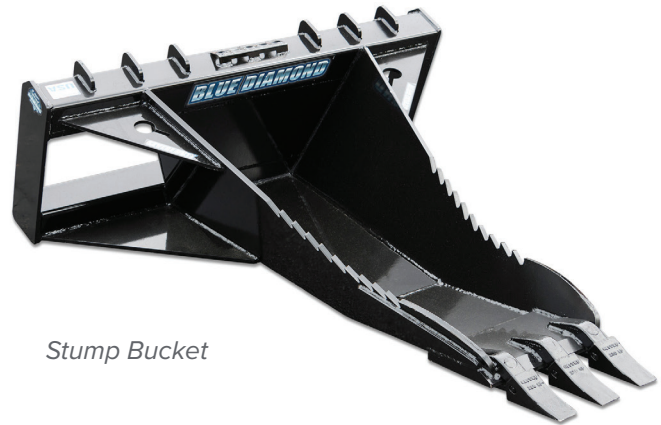

STUMP BUCKET

SEVERE AND EXTREME DUTY

Our extreme duty stump bucket is the original, most effective and versatile stump bucket on the market. Now the Severe and Extreme Duty gives Blue Diamond® the absolute heaviest duty stump buckets in the industry!! The long profile and curved bottom make quick work of large stumps and can pry up rocks with ease. It reaches far under the stump and tears the roots with the teeth located on the side of the bucket. Other uses for this stump bucket include: prying up old fence posts, removing sidewalks and asphalt, and digging ditches and swales. This Brutal bucket is like having a crowbar on the front of your machine!

FEATURES INCLUDE

- 1-year warranty
- 3 cast # 230 replaceable teeth
- 3 & 4" square tube
- 56" long
- Formed bottom with 1" x 8" cutting edge
- Heavily gusseted quick attach
- Reverse curled teeth up both sides
- Curved bottom for better leverage
- Narrow profile digs without wedging into the ground
- NEW chain slot tie downs for securing stumps for transfer

Stump Bucket

Stump Bucket with Grapple

PART NUMBER	MODEL	WEIGHT
102015	Stump Bucket, Severe Duty Curved Bottom	443 lbs
102006	Stump Bucket, Extreme W/Grapple	475 lbs
102008	Stump Bucket, Extreme W/Grapple, No Teeth	535 lbs
102010	Stump Bucket, Extreme Grapple Kit	156 lbs