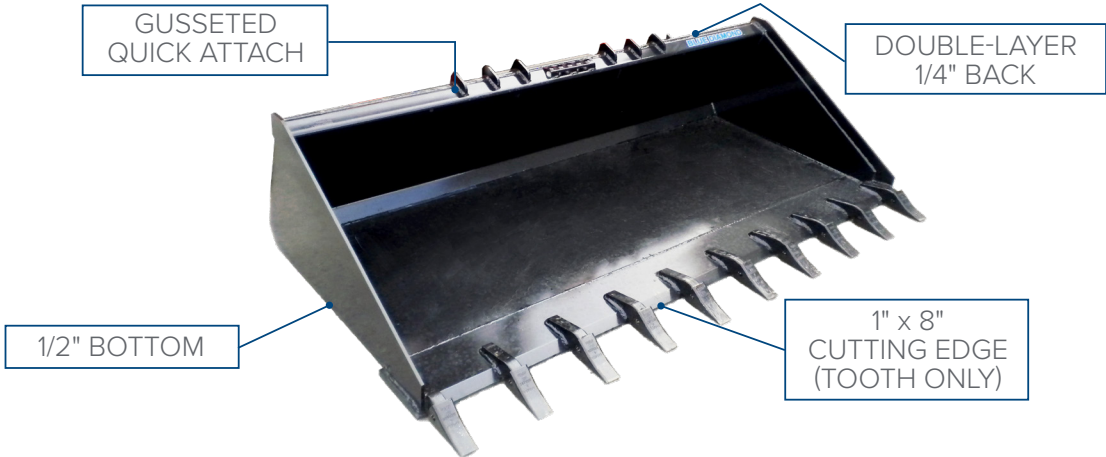

BUCKET

LOW PROFILE - SEVERE DUTY

The Blue Diamond® Severe Duty Bucket is among the heaviest duty skid steer buckets on the market. It is available in 60", 66", 72", 78", 84", or 90" widths and low profile or high capacity. It is constructed from heavy gauge steel consisting of a 1/2" bottom, double-layer 1/4" back, and a 1" x 8" cutting blade.

SMOOTH BUCKET

TOOTH BUCKET

BUCKET WITH SERRATED BOLT-ON-EDGE

PART NUMBER	MODEL	STRUCK CAPACITY	WEIGHT
108250	60" Low Profile, Severe Duty, Smooth	10 CU FT	626 lbs
108253	60" Low Profile, Severe Duty, Tooth	10 CU FT	637 lbs
108260	66" Low Profile, Severe Duty, Smooth	10.4 CU FT	650 lbs
108263	66" Low Profile, Severe Duty, Tooth	10.4 CU FT	675 lbs
108270	72" Low Profile, Severe Duty, Smooth	11 CU FT	672 lbs
108273	72" Low Profile, Severe Duty, Tooth	11 CU FT	724 lbs
108275	78" Low Profile, Severe Duty, Smooth	12 CU FT	690 lbs
108277	78" Low Profile, Severe Duty, Tooth	12 CU FT	757 lbs
108280	84" Low Profile, Severe Duty, Smooth	12.9 CU FT	738 lbs
108282	84" Low Profile, Severe Duty, Tooth	12.9 CU FT	813 lbs
108283	90" Low Profile, Severe Duty Tooth	18.8 CU FT	925 lbs
108284	72" Low Profile, Severe Duty, Smooth-Long Bottom	15.2 CU FT	732 lbs
108285	72" Low Profile, Severe Duty, Tooth-Long Bottom	15.2 CU FT	774 lbs
108286	78" Low Profile, Severe Duty, Smooth-Long Bottom	16.5 CU FT	759 lbs
108287	78" Low Profile, Severe Duty, Tooth-Long Bottom	16.5 CU FT	846 lbs
108290	84" Low Profile, Severe Duty, Smooth-Long Bottom	17.7 CU FT	853 lbs
108293	84" Low Profile, Severe Duty, Tooth-Long Bottom	17.5 CU FT	892 lbs
108296	90" Low Profile, Severe Duty, Tooth-Long Bottom	18.8 CU FT	938 lbs

FEATURES INCLUDE

- Low profile: 20" tall, 29" deep
- Long bottom: 19" tall, 35" deep
- High capacity: 26" tall, 37" deep
- Smooth model includes bolt-on edge
- 1" cutting edge (tooth only)
- 1/2" floor
- Double layer back