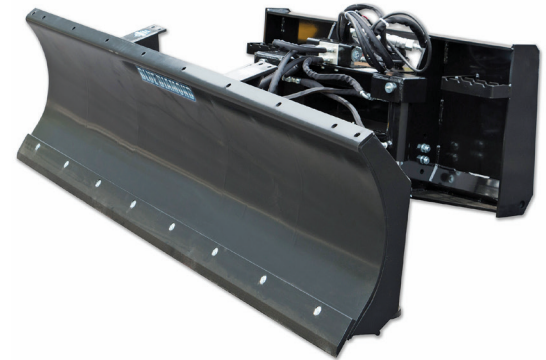

# SIX WAY DOZER BLADE

The Blue Diamond® Skid Steer Six Way Dozer Blade is extremely rugged, easy to use, and offers superior visibility. It has a bolt-on edge, skid shoes, and heavy duty cylinders. Using a proven pivot system, it can tilt 10° and angle 30°. A blade extension is available for 8" of added height. Don't settle for anything less! It can even convert to a snow plow by pulling two pins and adding a height extension and trip springs.

PART NUMBER	MODEL	ANGLED WIDTH	HEIGHT	WEIGHT
123065	<b>Heavy Duty 72"</b>	62.375"	22"	1,012 lbs
123070	<b>Heavy Duty 84"</b>	72.75"	22"	1,040 lbs
123075	<b>Heavy Duty 96"</b>	83.125"	22"	1,068 lbs
223700	<b>Trip Springs Kit (Set Of 4)</b>	–	–	12 lbs