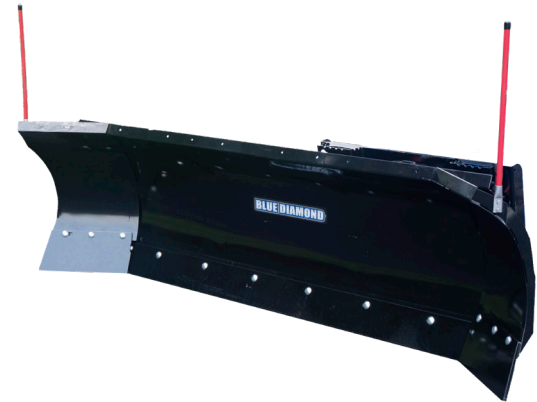

AUTOWING SNOW PLOW BLADE

Move more snow with a snow plow that thinks for itself - the Blue Diamond® Autowing Snow Plow. Its mechanical wings automatically adjusting from scoop mode to wind row position as you angle the plow allowing multiple angles to add torsional strength and prevent twisting under heavy loads. By combining the ease of straight blade operation with the productivity of a winged snow plow, the Blue Diamond® Autowing Snow Plow clears big jobs fast to ensure quality and consistency on every plow.

FEATURES INCLUDE

- 103" width
- 29" blade height
- Side wings adjust automatically
- Full-trip mouldboard
- Steel cutting edge
- Hydraulic angle
- 6° oscillation to follow ground contour

fully angled blade

Full-trip mouldboard

PART NUMBER	MODEL	ANGLED WIDTH	ANGLE	COUPLERS	MOUNT	SIDE MARKERS	CYLINDERS	Weight
120720	103" Autowing Snow Plow, Req. Mount (Sold Separately)	93.4°	25°	1/2" Flat Face	Universal Skid Steer	Yes	2	654 lbs
120730	Autowing Skid Steer Mount Assembly	—	—	—	—	—	—	463 lbs