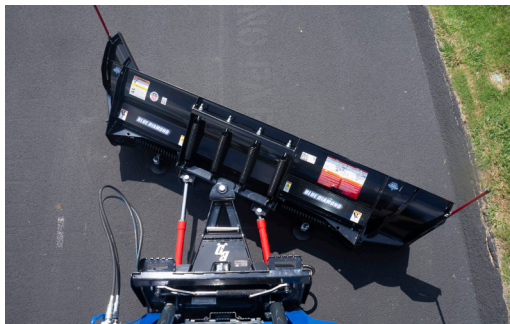

AUTOWING SNOW PLOW BLADE

Move more snow with a snow plow that thinks for itself - the Blue Diamond® Autowing Snow Plow. Its mechanical wings automatically adjusting from scoop mode to wind row position as you angle the plow allowing multiple angles to add torsional strength and prevent twisting under heavy loads. By combining the ease of straight blade operation with the productivity of a winged snow plow, the Blue Diamond® Autowing Snow Plow clears big jobs fast to ensure quality and consistency on every plow.

FEATURES INCLUDE

- 103" width
- 29" blade height
- Side wings adjust automatically
- Full-trip mouldboard
- Steel cutting edge
- Hydraulic angle
- 6° oscillation to follow ground contour

fully angled blade

Full-trip mouldboard

PART NUMBER	MODEL	ANGLED WIDTH	ANGLE	COUPLERS	MOUNT	SIDE MARKERS	CYLINDERS	Weight
120720	103" Autowing Snow Plow, Req. Mount (Sold Separately)	93.4°	25°	1/2" Flat Face	Universal Skid Steer	Yes	2	654 lbs
120730	Autowing Skid Steer Mount Assembly	—	—	—	—	—	—	463 lbs