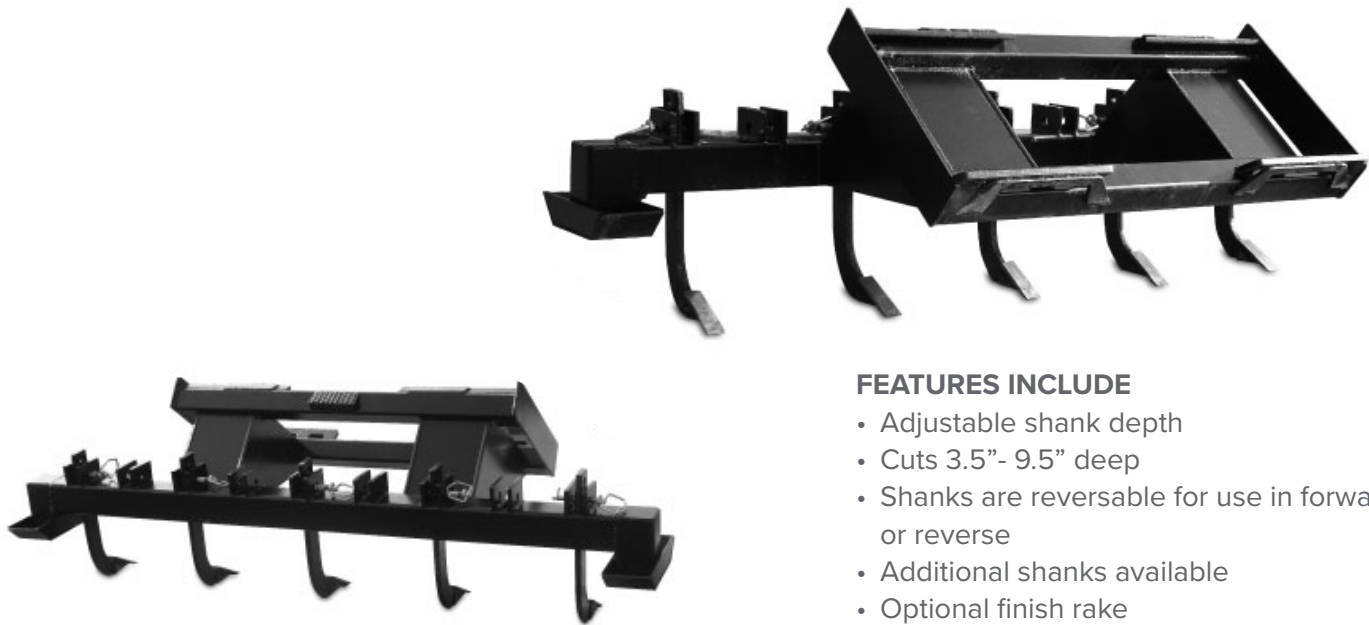

SKID STEER RIPPER

FEATURES INCLUDE

- Adjustable shank depth
- Cuts 3.5"- 9.5" deep
- Shanks are reversible for use in forward or reverse
- Additional shanks available
- Optional finish rake

The Blue Diamond® Skid Steer Ripper is a great tool for breaking up tough ground. Use it on gardens, driveways, seed beds, or anywhere else you need to prep dirt. The optional finishing rake mounts behind the shanks and pulls the dirt smooth as you go.

Shown with optional finish rake

PART NUMBER	MODEL	WEIGHT
170210	60" Ripper Skid Steer Mount	300 lbs
170215	72" Ripper Skid Steer Mount	405 lbs
170225	84" Ripper Skid Steer Mount	419 lbs
170230	96" Ripper Skid Steer Mount	519 lbs
170310	Optional, Finish Rake 60"	440 lbs
170315	Optional, Finish Rake 72"	487 lbs
170325	Optional, Finish Rake 84"	512 lbs
170330	Optional, Finish Rake 96"	554 lbs