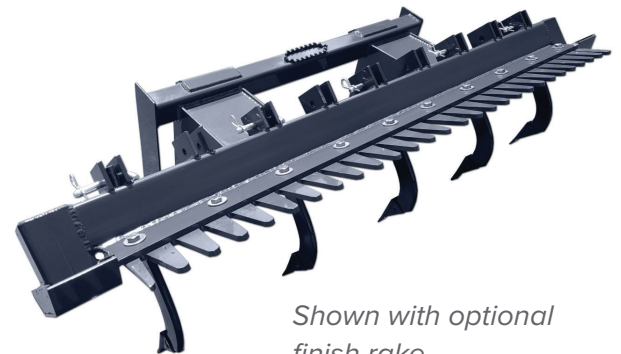

SKID STEER RIPPER

FEATURES INCLUDE

- Adjustable shank depth
- Cuts 3.5"- 9.5" deep
- Shanks are reversible for use in forward or reverse
- Additional shanks available
- Optional finish rake

The Blue Diamond® Skid Steer Ripper is a great tool for breaking up tough ground. Use it on gardens, driveways, seed beds, or anywhere else you need to prep dirt. The optional finishing rake mounts behind the shanks and pulls the dirt smooth as you go.

Shown with optional finish rake

PART NUMBER	MODEL	WEIGHT
170210	60" Ripper Skid Steer Mount	300 lbs
170215	72" Ripper Skid Steer Mount	405 lbs
170225	84" Ripper Skid Steer Mount	419 lbs
170230	96" Ripper Skid Steer Mount	519 lbs
170310	Optional, Finish Rake 60"	440 lbs
170315	Optional, Finish Rake 72"	487 lbs
170325	Optional, Finish Rake 84"	512 lbs
170330	Optional, Finish Rake 96"	554 lbs